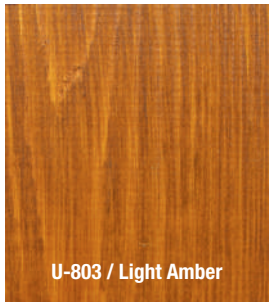

Exterior colours

Transparent

Flügger

U-806 / Deep Brown

Transparent
exterior collection

Flügger®

U-800 / Birch Wood

U-805 / Golden Wheat

U-810 / Birch Bark

U-815 / Fossil Wood

U-801 / Light Oak

U-806 / Deep Brown

U-811 / Noble Grey

U-816 / Fence

U-802 / Golden straw

U-807 / Teak

U-812 / Architect Grey

U-817 / Green Hay

U-803 / Light Amber

U-808 / Red Maple

U-813 / Black Soil

U-818 / Spruce Forest

U-804 / Golden Brown

U-809 / Copper beech