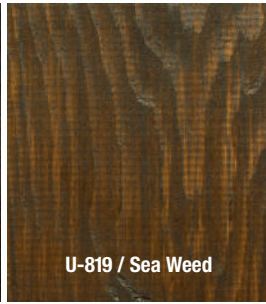

Exterior colours

Transparent

Flügger

U-806 / Deep Brown

Transparent
exterior collection

Flügger®

U-800 / Birch Wood

U-805 / Golden Wheat

U-810 / Birch Bark

U-815 / Fossil Wood

U-801 / Light Oak

U-806 / Deep Brown

U-811 / Noble Grey

U-816 / Fence

U-802 / Golden straw

U-807 / Teak

U-812 / Architect Grey

U-817 / Green Hay

U-803 / Light Amber

U-808 / Red Maple

U-813 / Black Soil

U-818 / Spruce Forest

U-804 / Golden Brown

U-809 / Copper beech

U-814 / Black

U-819 / Sea Weed

The colours on this page are only for guidance. Please visit your local shop to see colourfast samples.

6622 0416 38567

Flügger

flugger.com