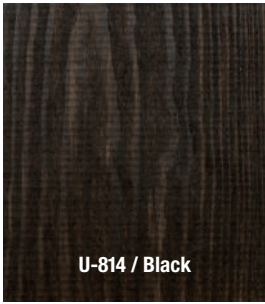

Exterior colours

Transparent

Flügger

U-806 / Deep Brown

Transparent
exterior collection

Flügger®

U-800 / Birch Wood

U-805 / Golden Wheat

U-810 / Birch Bark

U-815 / Fossil Wood

U-801 / Light Oak

U-806 / Deep Brown

U-811 / Noble Grey

U-816 / Fence

U-802 / Golden straw

U-807 / Teak

U-812 / Architect Grey

U-817 / Green Hay

U-803 / Light Amber

U-808 / Red Maple

U-813 / Black Soil

U-818 / Spruce Forest

U-804 / Golden Brown

U-809 / Copper beech

U-814 / Black

U-819 / Sea Weed

The colours on this page are only for guidance. Please visit your local shop to see colourfast samples.

6622 0416 38567

Flügger

flugger.com